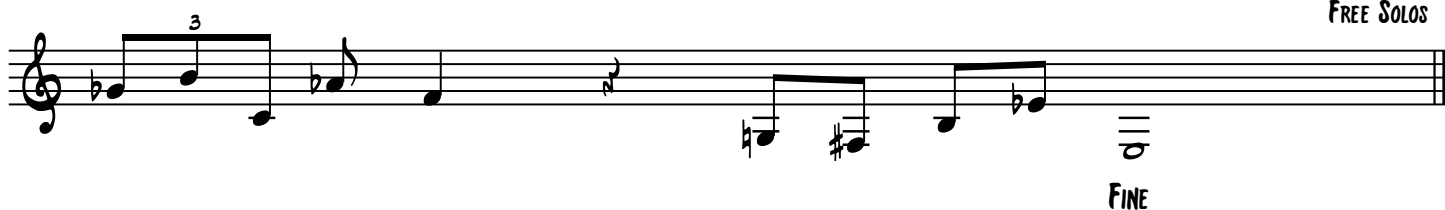

CLOSE OPPOSITES

DAN ROSE

FAST - FREE TIME

MEDIUM - FREE TIME

FREE SOLOS

FINE

(AFTER SOLOS - D.C. AL FINE)